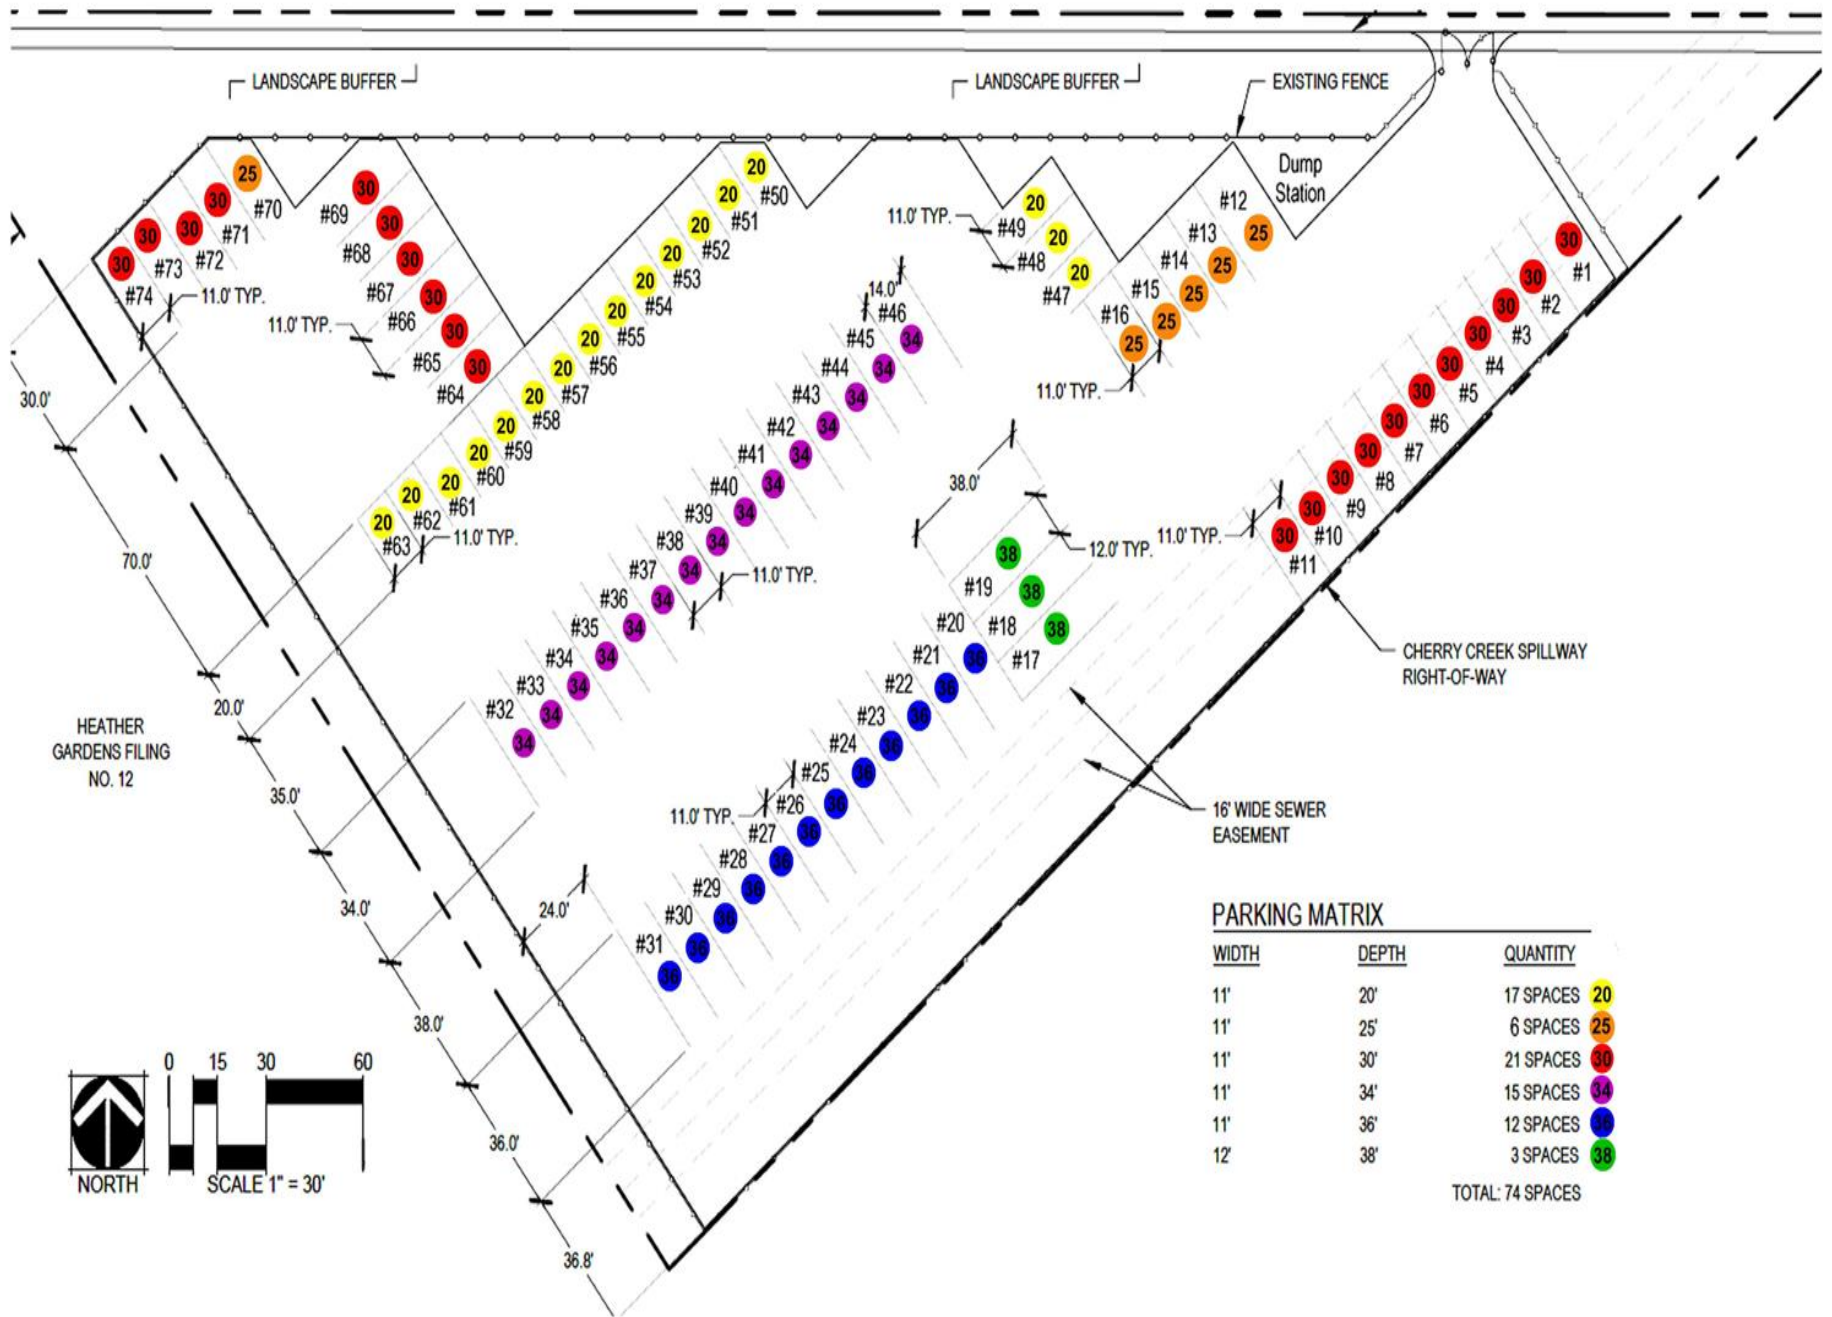

Yale Ave.

PARKING MATRIX

WIDTH	DEPTH	QUANTITY
11'	20'	17 SPACES ● 20
11'	25'	6 SPACES ● 25
11'	30'	21 SPACES ● 30
11'	34'	15 SPACES ● 34
11'	36'	12 SPACES ● 36
12'	38'	3 SPACES ● 38

TOTAL: 74 SPACES