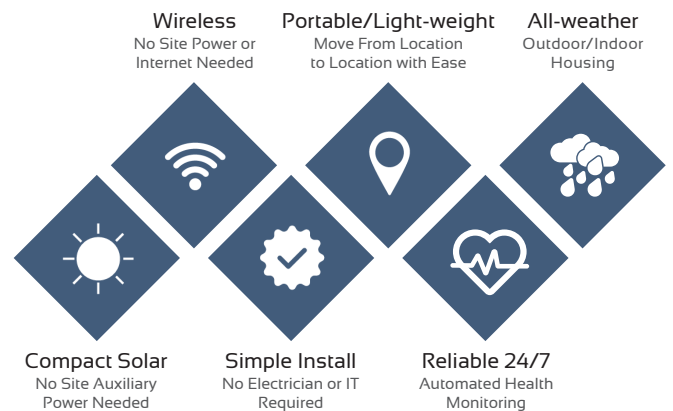

# SiteWatch PRO3 Smart Security Camera

Up to 13 MP All-Weather Camera for Real-time Monitoring

## SWPRO3VG-3-10x Camera Kit

**Flexible, Reliable, Affordable**

Sensera Systems' SiteWatch PRO3 day/night site monitoring solution combines thermal, low-light and color cameras with IR illumination, video analytics and 4G LTE communications in one integrated system. This portable smart camera is perfect for 24/7 monitoring capable of real-time alert notifications (pushed to your email or mobile device). All video analytics are executed inside the camera, and only video relating to actual events is sent to the cloud for archival and viewing.

- **Works with No Light on Site** - the thermal imager can detect people and vehicles with zero light, then uses the included IR illuminator to capture detail with the low-light camera.
- **Long Range Detection** - the thermal camera provides long-range detection to cover more of the jobsite.
- **3-in-1 Camera System** - thermal for detection, low-light for capturing detail in the lowest light conditions, and color for daytime and with sufficient ambient lighting. The intelligent system switches between camera sensors automatically to provide the best imagery based on light levels.

### Access Your Camera 24/7

- 1080p video streaming and recording (configurable)
- Low-light detection with sensitive 4K camera
- Long-range motion detection covers large areas with fewer cameras
- Continuous video recording
- Schedule and automate capture of stills
- NDAA Compliant