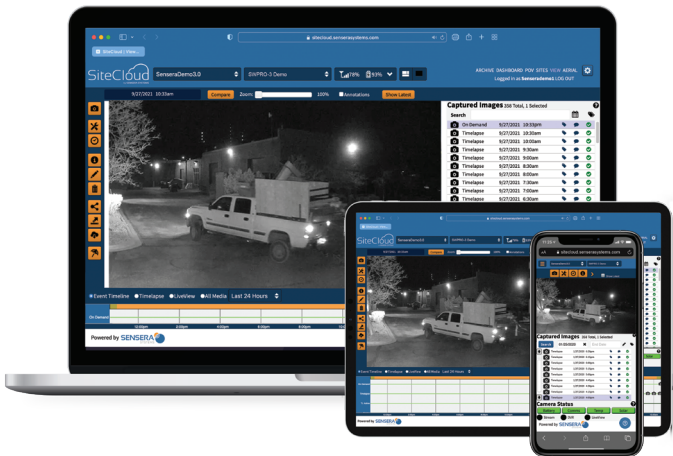

# SiteWatch PRO3 Smart Security Camera

Up to 13 MP All-Weather Camera for Real-time Monitoring

## SWPRO3VG-3-10x Camera Kit

**Flexible, Reliable, Affordable**

Sensera Systems' SiteWatch PRO3 day/night site monitoring solution combines thermal, low-light and color cameras with IR illumination, video analytics and 4G LTE communications in one integrated system. This portable smart camera is perfect for 24/7 monitoring capable of real-time alert notifications (pushed to your email or mobile device). All video analytics are executed inside the camera, and only video relating to actual events is sent to the cloud for archival and viewing.

- **Works with No Light on Site** - the thermal imager can detect people and vehicles with zero light, then uses the included IR illuminator to capture detail with the low-light camera.
- **Long Range Detection** - the thermal camera provides long-range detection to cover more of the jobsite.
- **3-in-1 Camera System** - thermal for detection, low-light for capturing detail in the lowest light conditions, and color for daytime and with sufficient ambient lighting. The intelligent system switches between camera sensors automatically to provide the best imagery based on light levels.

### Access Your Camera 24/7

- 1080p video streaming and recording (configurable)
- Low-light detection with sensitive 4K camera
- Long-range motion detection covers large areas with fewer cameras
- Continuous video recording
- Schedule and automate capture of stills
- NDAA Compliant